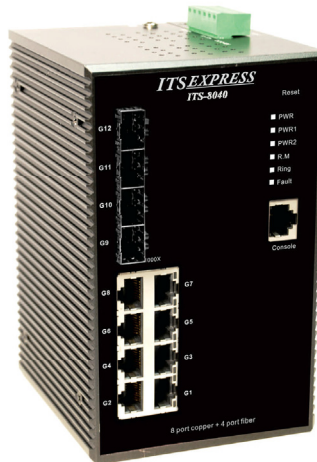

Most Advanced and Flexible Hardened Layer 2++ Multicast Cabinet Switches

Send Notifications to your mobile devices with email capabilities

FDOT TERL APPROVED!

100/1000 Hybrid SFP
Ports Optical Monitoring
Email Alerts!
IGMP V1,V2,V3
Multicast Filtering
7,18,24,56 GB Backbone

ITS EXPRESS 8012 Series

ITS EXPRESS 8040 Series

ITS EXPRESS 8024

Exceeds NEMA TS-2, Remote monitoring (RMON)
Optical Monitoring With Mapping Capabilities
Wide ranging, cost effective copper cable testing
Layer 2++ Managed Hardened IGMP Video Switch
Email notifications For Fiber Outages, Port Down, ETC.
10/100/1000TX Copper Ports 7,12, 18, 24
56 GBPS Back-Plane
Event Notification: Email SMTP, Syslog, SNMP & Relay Output
Fast ITS Ring Recovery Time < 10ms
over 250 units of connections

Multiple Switch Configurations:
Web, Tenet, CLI, CLI Menu
100 or 1000 Dual Speed Hybrid Fiber SFP Combo Ports
Easy to Configure, Web interface Influenced by ITS users
Designed For Heavy Multi-Cast in Harsh environments
Mix and Match Multimode and Single Mode Fiber and Full Layer 2+ Management, 802.1x Authentication
Mix and Match 100 and 1000 Fiber S-Flow network monitoring
Dual Redundant PS guarantees Non-stop operation